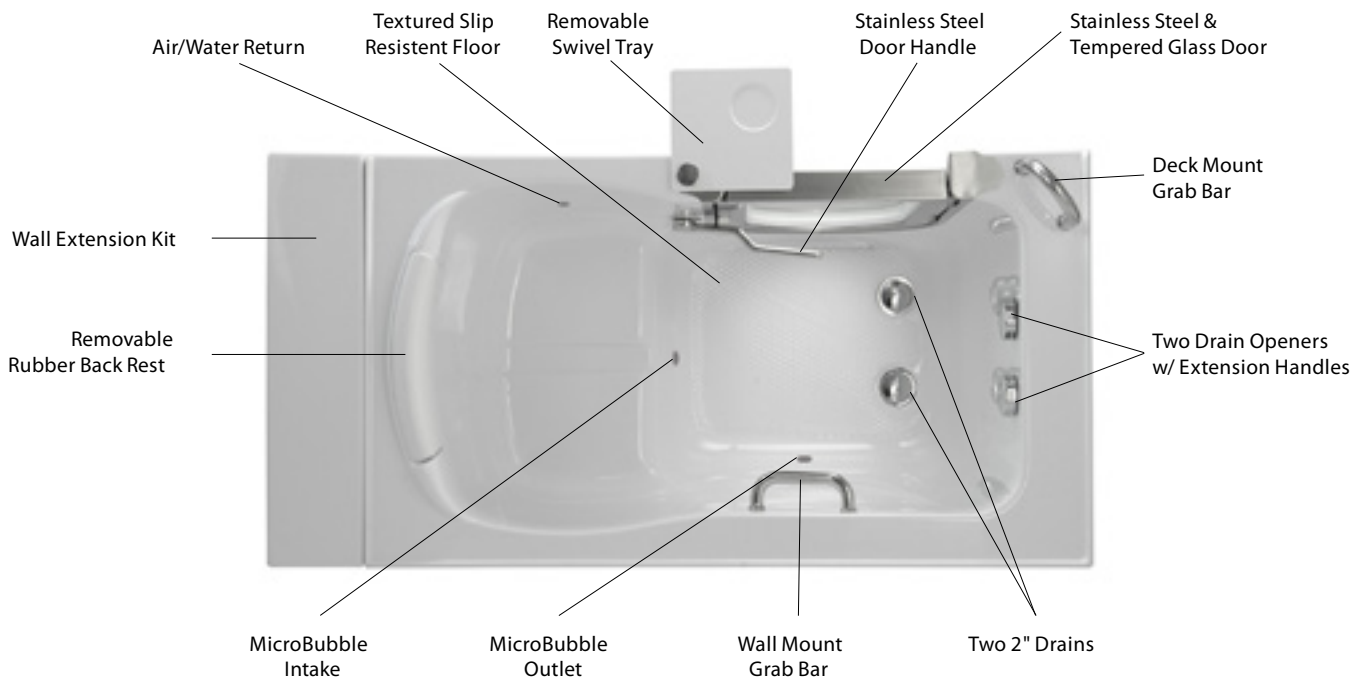

### Included Features

Tub Shell – Acrylic Tub Shell:

- High quality cast acrylic grade A
- Excellent color uniformity
- High gloss white finish
- 5 mm cast acrylic sheet
- Fiberglass reinforced

1. Stainless Steel Frame
2. Low threshold step in 8" with the option to lower to 5"
3. Seat Width: 21.75"
4. Eight (8) adjustable heavy duty leveling legs
5. Stainless steel and tempered glass door, door frame and door seal gasket
6. Removable door for easy cleaning
7. Deck mount safety grab bar
8. Removable rubber back support (white)
9. Unique removable swivel tray (Patented)
10. MicroBubble Therapy System
  - 1HP Pump (10 amp)
  - Pressure Vessel
  - Air Switch
  - Agitator Valve
11. Two (2) front, one (1) toe kick and one (1) side removable access panels
12. Wall extension kit to fit in standard 60" opening

### Plumbing

- Two (2) x 2" floor drains with 2 overflows and 2 ADA compliant stainless steel cable operated openers with extension handles
- Drainage time +/- 80 seconds to overflow
- Two (2) PVC 2" drain elbows with 2" opening

# Elite MicroBubble Walk In Bathtub

\*No faucet option shown

Panel On

Panel Off

Lowered Threshold

Baseboard On (not supplied)