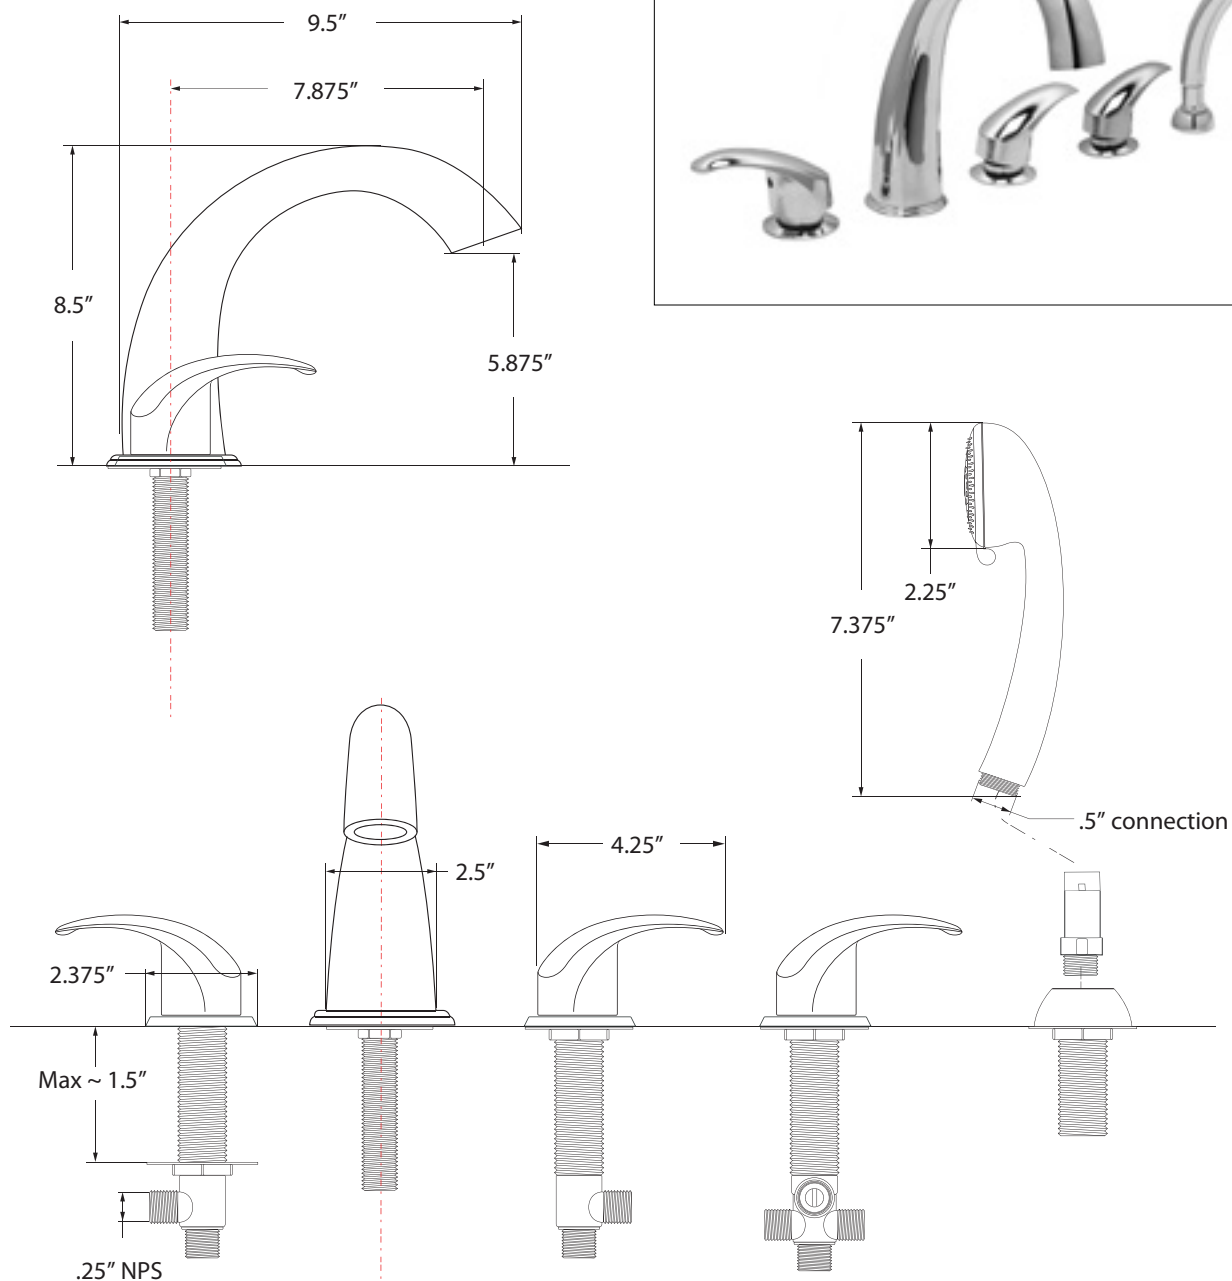

Elite MicroBubble Walk In Bathtub

Huntington Brass Fast Fill Faucet Set