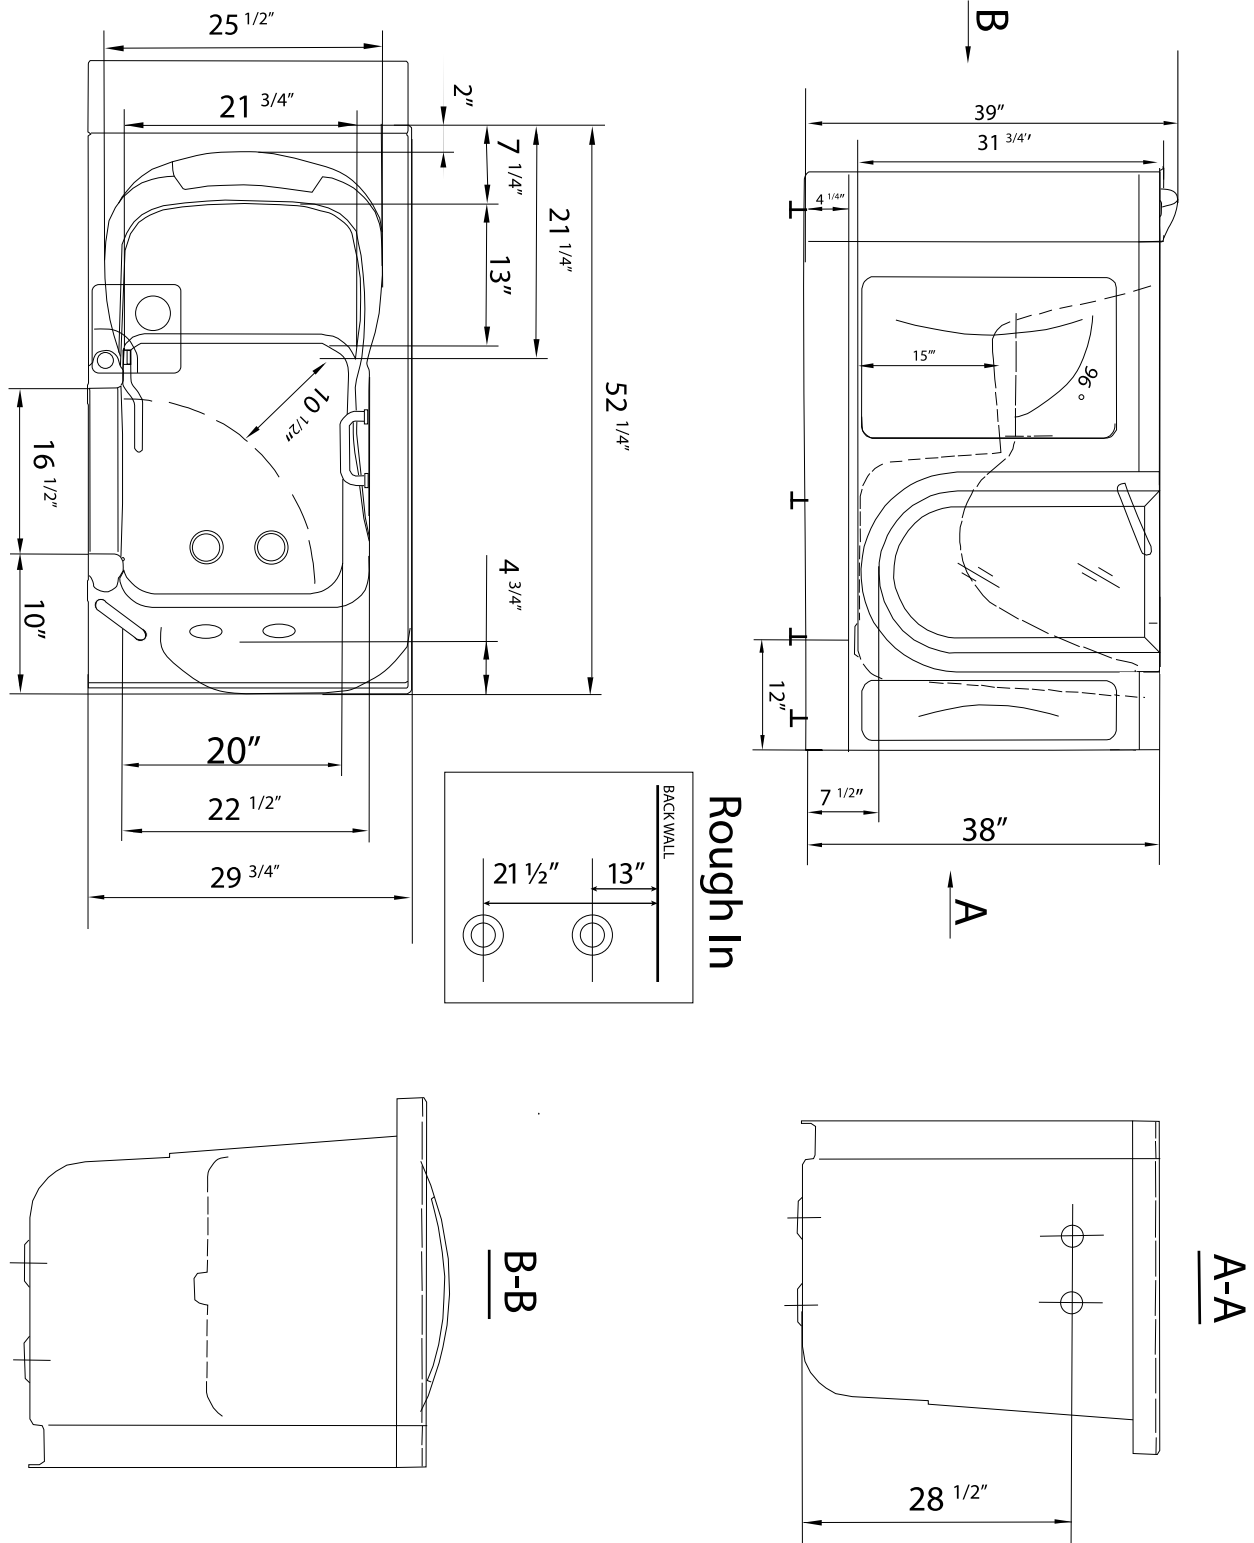

Elite MicroBubble Walk In Bathtub

*Right hand door and drain shown

Disclaimer:
In an effort to continually improve our product, specifications and configurations are subject to change without notice.
Before ordering or installing, consider future access to essential equipment.