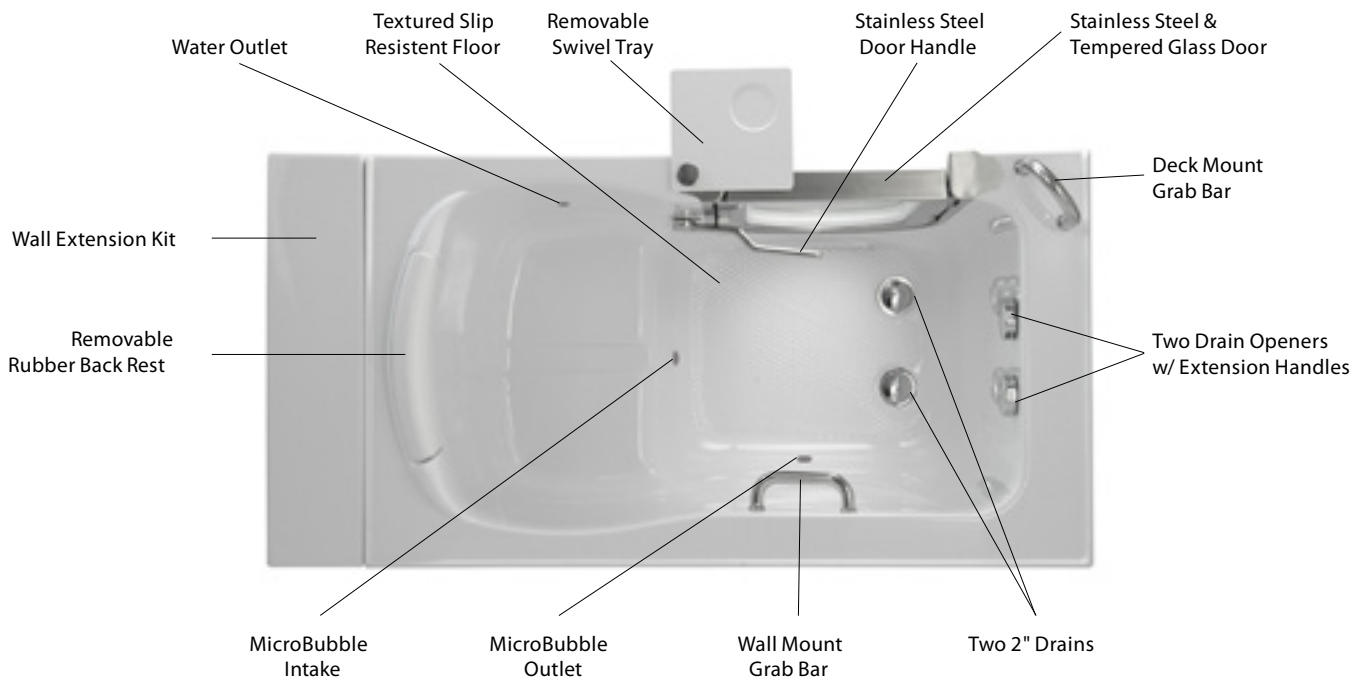

Tub Shell – Acrylic Tub Shell:

- High quality cast acrylic grade A
- Excellent color uniformity
- High gloss white finish
- 5 mm cast acrylic sheet
- Fiberglass reinforced

1. Stainless Steel Frame
2. Low threshold step in 8" with the option to lower to 5"
3. Seat Width: 19.75"
4. Eight (8) adjustable heavy duty leveling legs
5. Stainless steel and tempered glass door, door frame and door seal gasket
6. Removable door for easy cleaning
7. Deck mount safety grab bar
8. Removable rubber back support (white)
9. Unique removable swivel tray (Patented)
10. MicroBubble Therapy System
 - 1HP Pump (10 amp)
 - Pressure Vessel
 - Air Switch
 - Agitator Valve
11. Two (2) front, one (1) toe kick and one (1) side removable access panels
12. Wall extension kit to fit in standard 60" opening (extends to 59")

13. Huntington Brass Fast Fill Faucet Set

- Hot Lever Handle
- Cold Lever Handle
- Diverter + Handle
- Hand Shower
- Spout with Shank (extends to 59")

Plumbing

- Two (2) x 2" floor drains with 2 overflows and 2 ADA compliant stainless steel cable operated openers with extension handles
- Drainage time +/- 80 seconds to overflow
- Two (2) PVC 2" drain elbows with 2" opening

*No faucet option shown

Panel On

Panel Off

Lowered Threshold

Baseboard On (not supplied)

Petite MicroBubble Walk In Bathtub

*Right hand door and drain shown

Disclaimer: