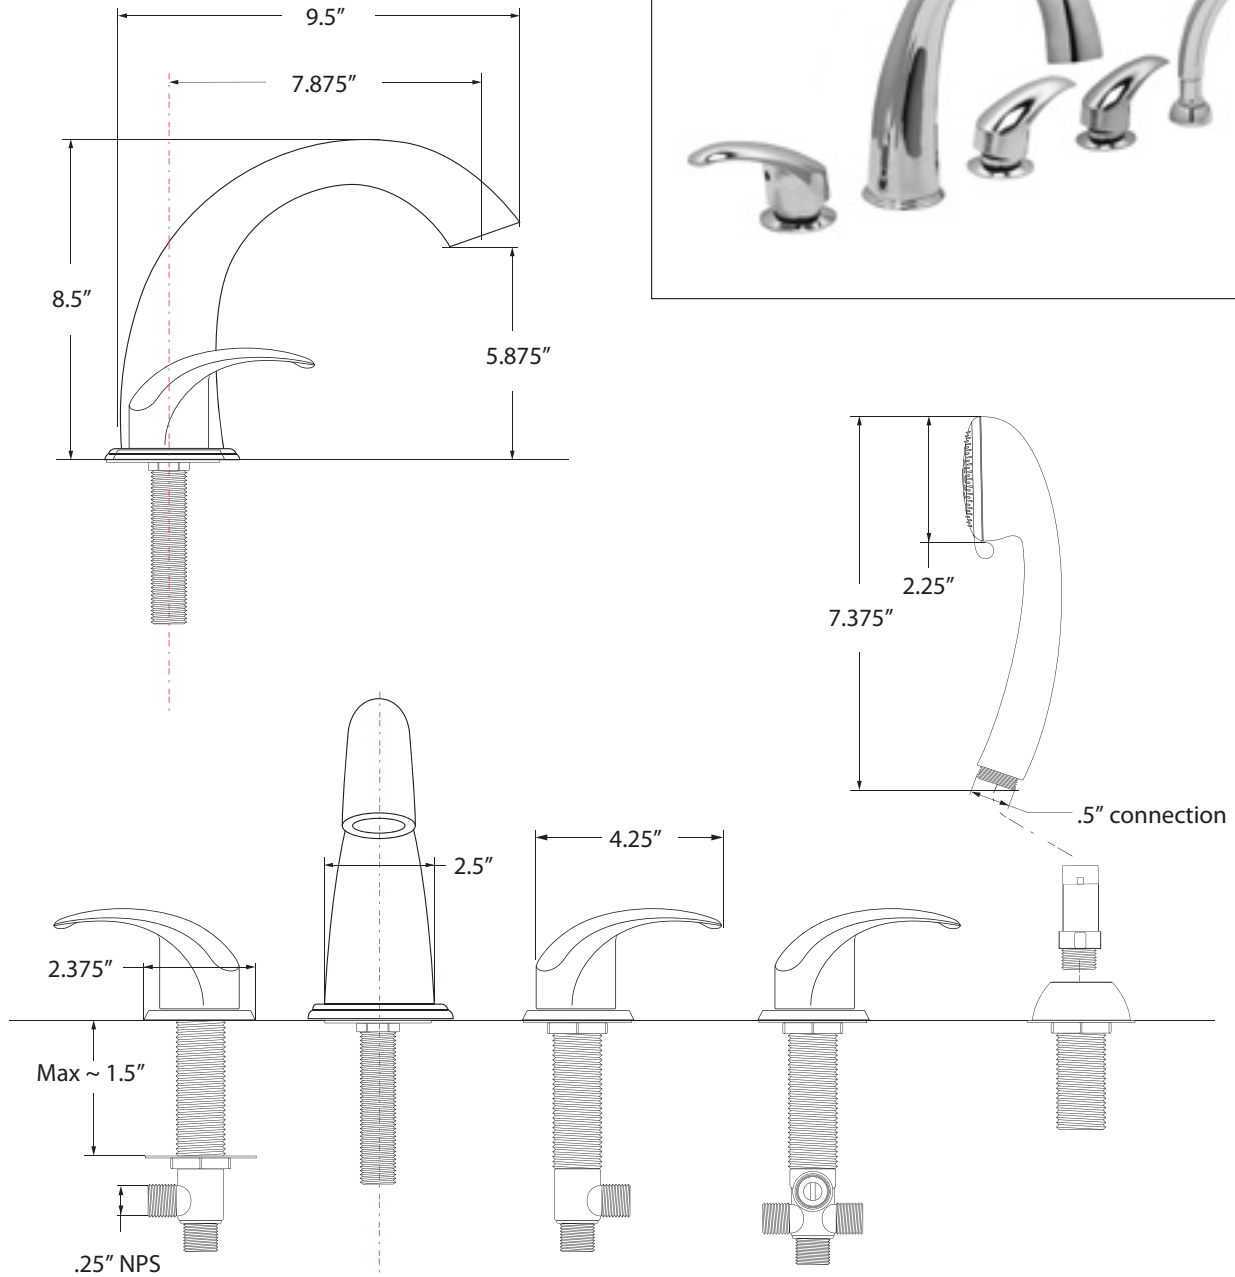

Petite MicroBubble Walk In Bathtub

Huntington Brass Fast Fill Faucet Set