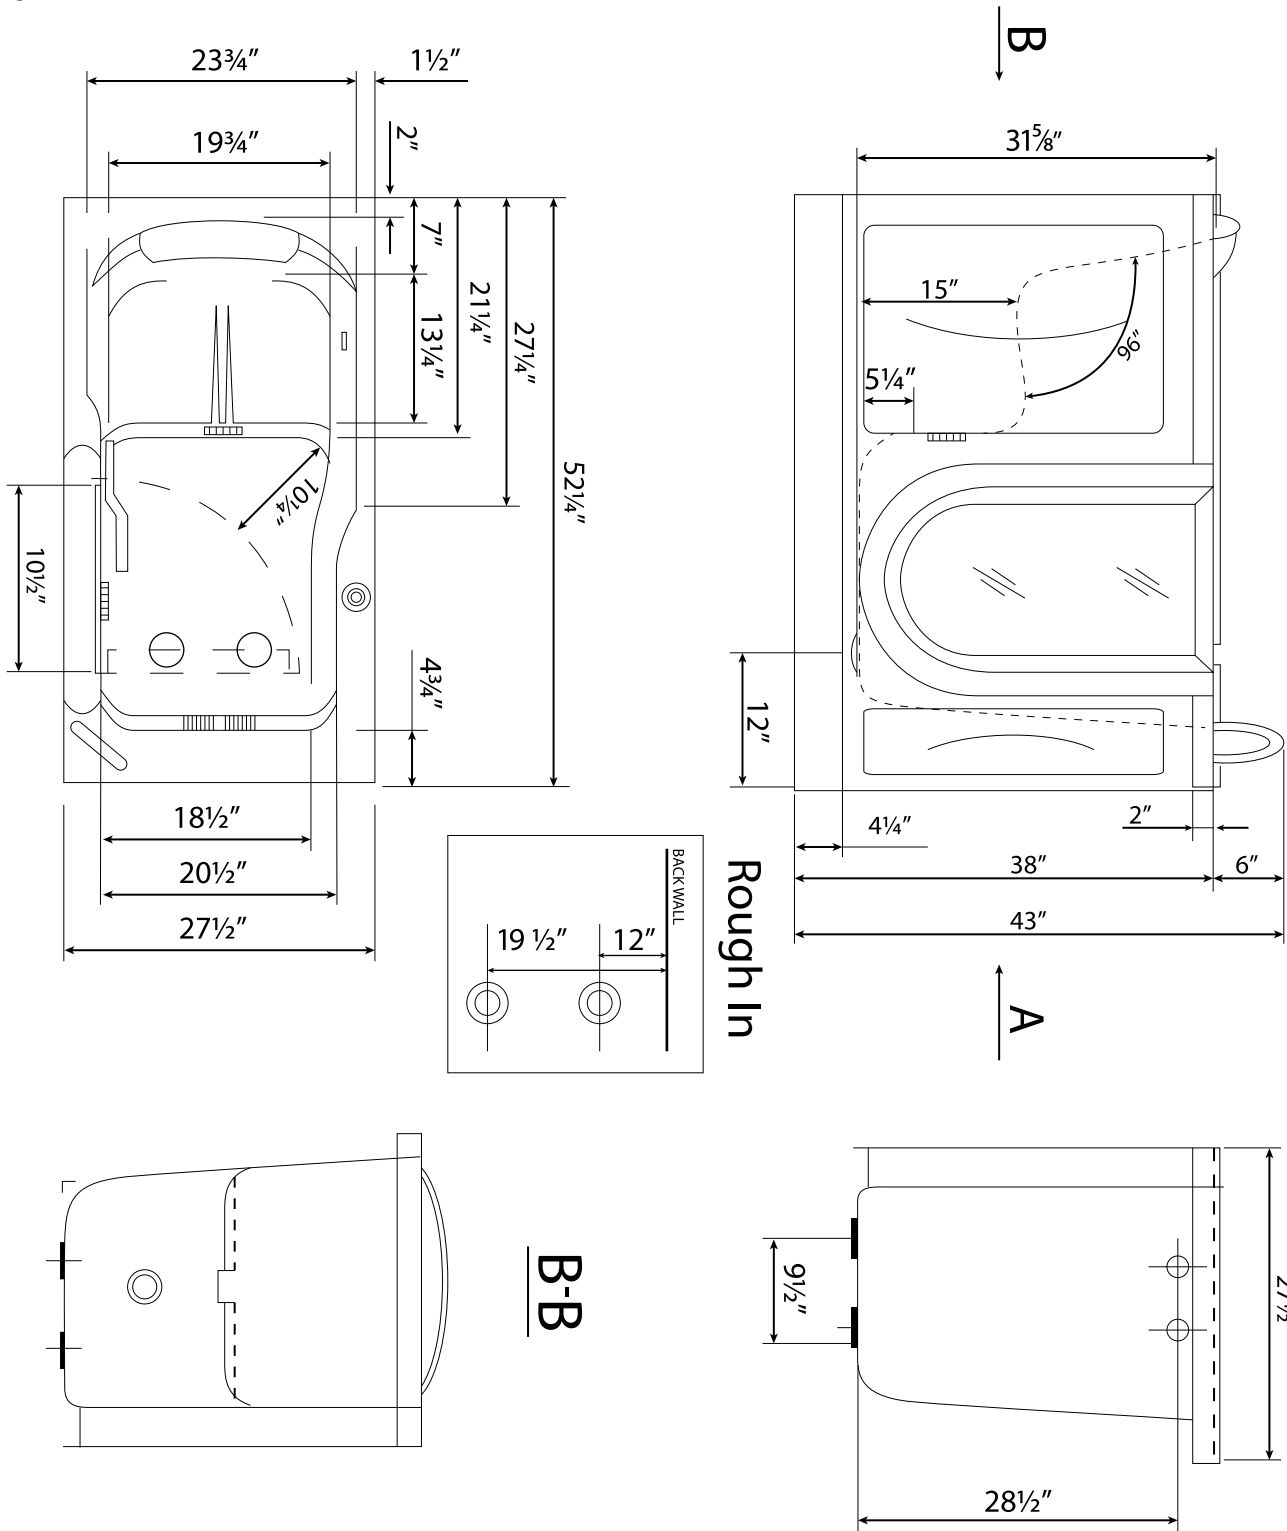

Petite MicroBubble Walk In Bathtub

03167MF Left Hand Door & Drain
 03167MFH (optional)

03168MF Right Hand Door & Drain
 03168MFH (optional)

Specifications

Actual Size: 27.5 W x 52.25 L x 38 H

Shipping Size: 31 W x 57 L x 47 H

Tub Shell – Acrylic Tub Shell:

- High quality cast acrylic grade A
- Excellent color uniformity
- High gloss white finish
- 5 mm cast acrylic sheet
- Fiberglass reinforced

1. Stainless Steel Frame
2. Low threshold step in 8" with the option to lower to 5"
3. Seat Width: 19.75"
4. Eight (8) adjustable heavy duty leveling legs
5. Stainless steel and tempered glass door, door frame and door seal gasket
6. Removable door for easy cleaning
7. Deck mount safety grab bar
8. Removable rubber back support (white)
9. Unique removable swivel tray (Patented)
10. MicroBubble Therapy System
 - 1HP Pump (10 amp)
 - Pressure Vessel
 - Air Switch
 - Agitator Valve
11. Two (2) front, one (1) toe kick and one (1) side removable access panels
12. Wall extension kit to fit in standard 60" opening (extends to 59")

*No faucet option shown

Panel On

Panel Off

Lowered Threshold

Baseboard On (not supplied)

Petite MicroBubble Walk In Bathtub

*Right hand door and drain shown

Disclaimer: