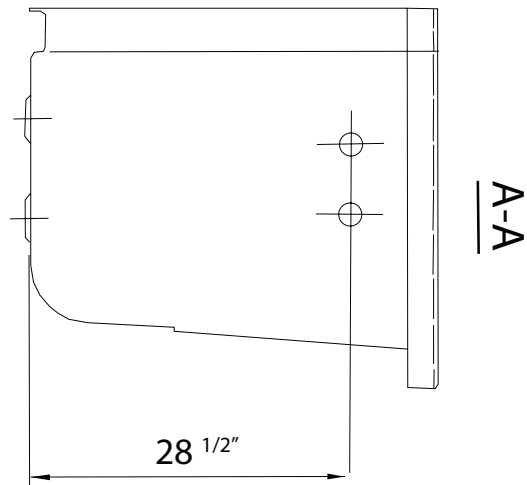

A-A

Disclaimer:

In an effort to continually improve our product, specifications and configurations are subject to change without notice. Before ordering or installing, consider future access to essential equipment.