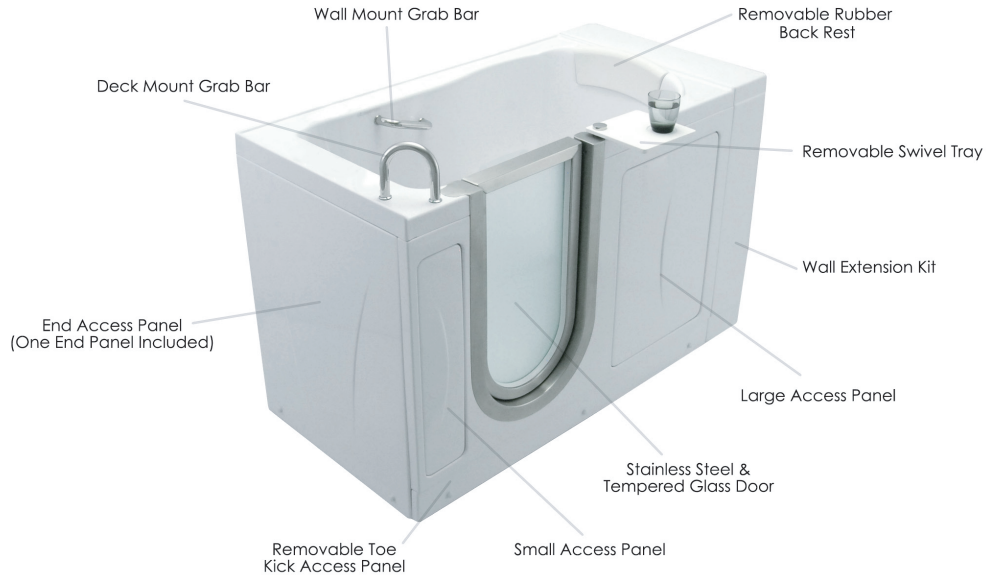

Options:

- Left or Right Hand Door/Drain
- Dual Massage
- Dual Massage with No Faucet (holes not drilled)
- 5 Piece Fast Fill Roman Faucet Set (Hot, Cold, Diverter, Hand Shower, Tub Spout)
- 5 Piece Traditional Roman Faucet Set (Hot, Cold, Diverter, Hand Shower, Tub Spout)

Included Features:

1. Tub Shell - Acrylic Tub Shell:
 - High quality cast acrylic grade A
 - Excellent color uniformity
 - High Gloss White Finish
 - 5 mm cast acrylic sheet
 - Fiberglass Reinforced
2. Stainless Steel Frame
3. Low threshold step in 8.5 with the option to lower to 5.5
4. Seat Width: 23.75
5. Eight (8) adjustable heavy duty leveling legs for stainless steel frame support
6. Stainless steel and tempered glass door, door frame and door seal gasket
7. Removable door for easy cleaning
8. Deck mount and wall mount, two (2) safety grab bars
9. Removable rubber back support (white)
10. Unique removable swivel tray (Patent Pending)
11. Toe kick access panel for convenient service access
12. Two (2) front, one (1) toe kick and one (1) side removable access panels
13. Wall extension kit to fit in standard 60" opening (extends to 59)

Plumbing:

- Two (2) x 2 floor drains with 2 overflows and 2 ADA compliant stainless steel cable operated openers with extension handles
- Drainage time +/- 80 seconds to over flow
- Two (2) PVC 2 drain elbows with 2 opening

Panel On

Panel Off

Lowered Threshold

Baseboard On
 (not supplied)

Royal Soaking Walk In Bathtub

03117 L / 03118 R

*Right hand door and drain shown

Rough In