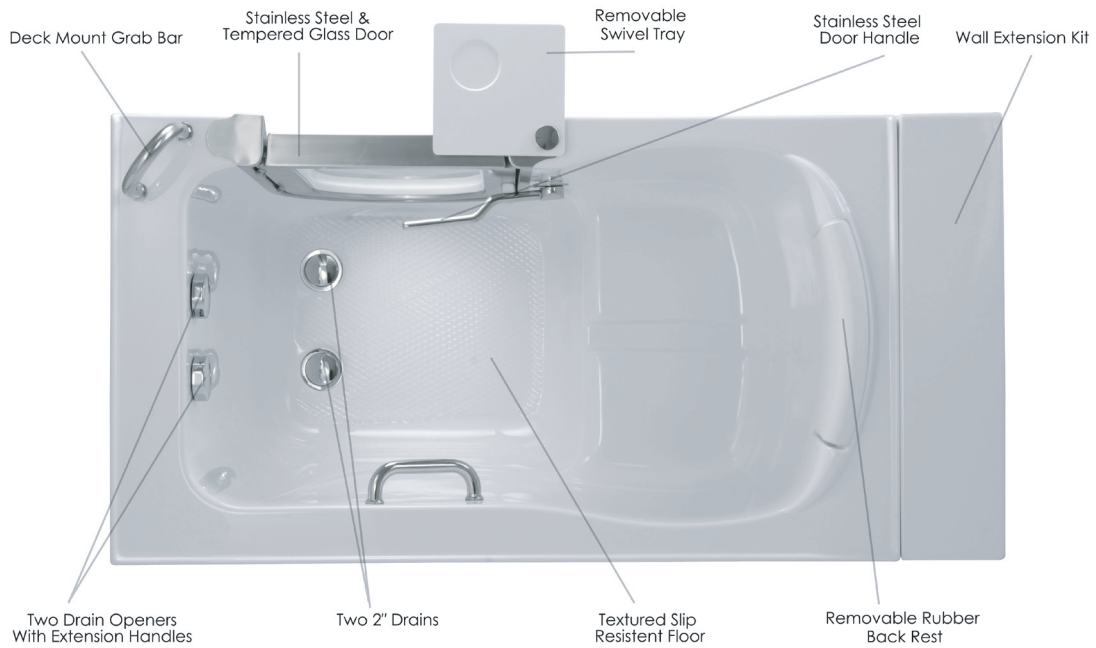

Options:

- Left or Right Hand Door/Drain
- Dual Massage
- Dual Massage with No Faucet (holes not drilled)
- 5 Piece Fast Fill Roman Faucet Set (Hot, Cold, Diverter, Hand Shower, Tub Spout)
- 5 Piece Traditional Roman Faucet Set (Hot, Cold, Diverter, Hand Shower, Tub Spout)

Included Features:

1. Tub Shell - Acrylic Tub Shell:
 - High quality cast acrylic grade A
 - Excellent color uniformity
 - High Gloss White Finish
 - 5 mm cast acrylic sheet
 - Fiberglass Reinforced
2. Stainless Steel Frame
3. Low threshold step in 8.5 with the option to lower to 5.5
4. Seat Width: 23.75
5. Eight (8) adjustable heavy duty leveling legs for stainless steel frame support
6. Stainless steel and tempered glass door, door frame and door seal gasket
7. Removable door for easy cleaning
8. Deck mount and wall mount, two (2) safety grab bars
9. Removable rubber back support (white)
10. Unique removable swivel tray (Patent Pending)
11. Toe kick access panel for convenient service access
12. Two (2) front, one (1) toe kick and one (1) side removable access panels
13. Wall extension kit to fit in standard 60" opening (extends to 59)

Plumbing:

- Two (2) x 2 floor drains with 2 overflows and 2 ADA compliant stainless steel cable operated openers with extension handles
- Drainage time +/- 80 seconds to over flow
- Two (2) PVC 2 drain elbows with 2 opening

Warranty:

- Lifetime limited warranty on frame, door, door seal gasket and acrylic walk in tub shell
- 5 Year parts warranty*

*For more information please visit www.ellasbubbles.com

Royal Soaking Walk In Bathtub Features