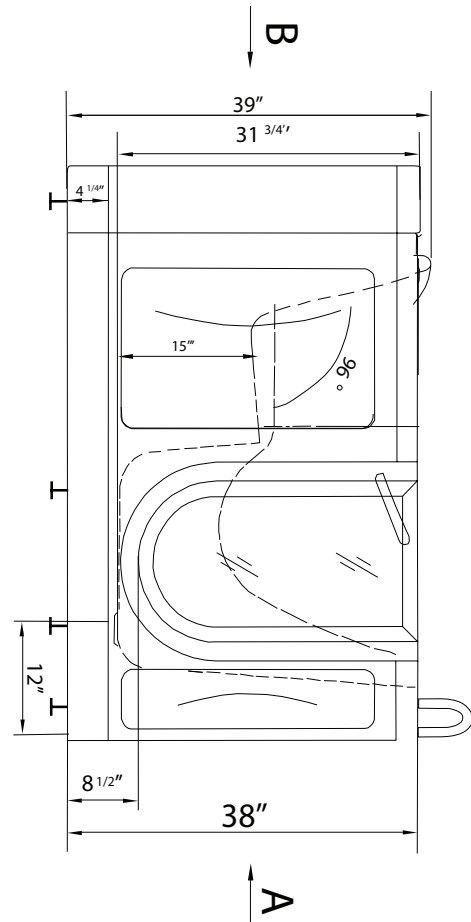

Royal Soaking Walk In Bathtub

03117 Left Hand Door and Drain

03118 Right Hand Door and Drain

Actual Size: 31.75 W x 52.25 L x 38 H
 Shipping Size: 36 W x 57 L x 46 H
 Shipping Weight: 240 lbs.
 Net Weight: 140 lbs.
 Water Capacity: 90 gal. US (unoccupied)
 55-75 gal. US (occupied)

Included Features:

1. Tub Shell - Acrylic Tub Shell:
 - High quality cast acrylic grade A
 - Excellent color uniformity
 - High Gloss White Finish
 - 5 mm cast acrylic sheet
 - Fiberglass Reinforced
2. Stainless Steel Frame
3. Low threshold step in 8.5 with the option to lower to 5.5
4. Seat Width: 23.75
5. Eight (8) adjustable heavy duty leveling legs for stainless steel frame support
6. Stainless steel and tempered glass door, door frame and door seal gasket
7. Removable door for easy cleaning
8. Deck mount and wall mount, two (2) safety grab bars
9. Removable rubber back support (white)
10. Unique removable swivel tray (Patent Pending)
11. Toe kick access panel for convenient service access
12. Two (2) front, one (1) toe kick and one (1) side removable access panels
13. Wall extension kit to fit in standard 60" opening (extends to 59)

Plumbing:

- Two (2) x 2 floor drains with 2 overflows and 2 ADA compliant stainless steel cable operated openers with extension handles
- Drainage time +/- 80 seconds to over flow
- Two (2) PVC 2 drain elbows with 2 opening

Panel On

Panel Off

Lowered Threshold

Baseboard On
 (not supplied)

Royal Soaking Walk In Bathtub

03117 L / 03118 R

*Right hand door and drain shown

Rough In