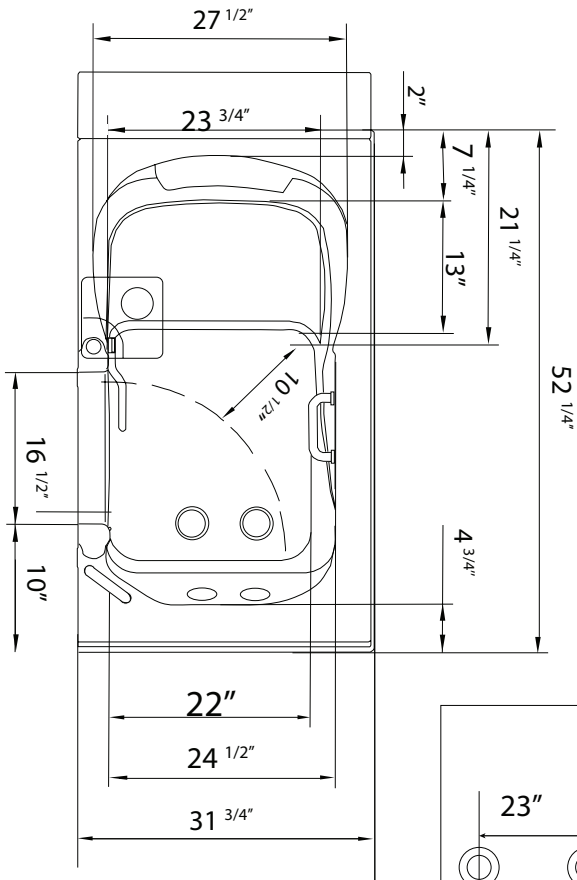

Royal Soaking Walk In Bathtub

03117 Left Hand Door and Drain

03118 Right Hand Door and Drain

Actual Size: 31.75 W x 52.25 L x 38 H
 Shipping Size: 36 W x 57 L x 46 H
 Shipping Weight: 240 lbs.
 Net Weight: 140 lbs.
 Water Capacity: 90 gal. US (unoccupied)
 55-75 gal. US (occupied)

Included Features:

1. Tub Shell - Acrylic Tub Shell:
 - High quality cast acrylic grade A
 - Excellent color uniformity
 - High Gloss White Finish
 - 5 mm cast acrylic sheet
 - Fiberglass Reinforced
2. Stainless Steel Frame
3. Low threshold step in 8.5 with the option to lower to 5.5
4. Seat Width: 23.75
5. Eight (8) adjustable heavy duty leveling legs for stainless steel frame support
6. Stainless steel and tempered glass door, door frame and door seal gasket
7. Removable door for easy cleaning
8. Deck mount and wall mount, two (2) safety grab bars
9. Removable rubber back support (white)
10. Unique removable swivel tray (Patent Pending)
11. Toe kick access panel for convenient service access
12. Two (2) front, one (1) toe kick and one (1) side removable access panels
13. Wall extension kit to fit in standard 60" opening (extends to 59)

Panel On

Panel Off

Lowered Threshold

Baseboard On
 (not supplied)

Royal Soaking Walk In Bathtub

03117 L / 03118 R

*Right hand door and drain shown

Rough In