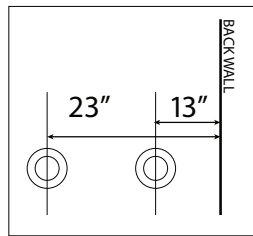

Royal Soaking Walk In Bathtub

03117 Left Hand Door and Drain

03118 Right Hand Door and Drain

Actual Size: 31.75 W x 52.25 L x 38 H
 Shipping Size: 36 W x 57 L x 46 H
 Shipping Weight: 240 lbs.
 Net Weight: 140 lbs.
 Water Capacity: 90 gal. US (unoccupied)
 55-75 gal. US (occupied)

Included Features:

1. Tub Shell - Acrylic Tub Shell:
 - High quality cast acrylic grade A
 - Excellent color uniformity
 - High Gloss White Finish
 - 5 mm cast acrylic sheet
 - Fiberglass Reinforced
2. Stainless Steel Frame
3. Low threshold step in 8.5 with the option to lower to 5.5
4. Seat Width: 23.75
5. Eight (8) adjustable heavy duty leveling legs for stainless steel frame support
6. Stainless steel and tempered glass door, door frame and door seal gasket
7. Removable door for easy cleaning
8. Deck mount and wall mount, two (2) safety grab bars
9. Removable rubber back support (white)
10. Unique removable swivel tray (Patent Pending)
11. Toe kick access panel for convenient service access
12. Two (2) front, one (1) toe kick and one (1) side removable access panels
13. Wall extension kit to fit in standard 60" opening (extends to 59)

Panel On

Panel Off

Lowered Threshold

Baseboard On
 (not supplied)

Royal Soaking Walk In Bathtub

03117 L / 03118 R

*Right hand door and drain shown

Rough In