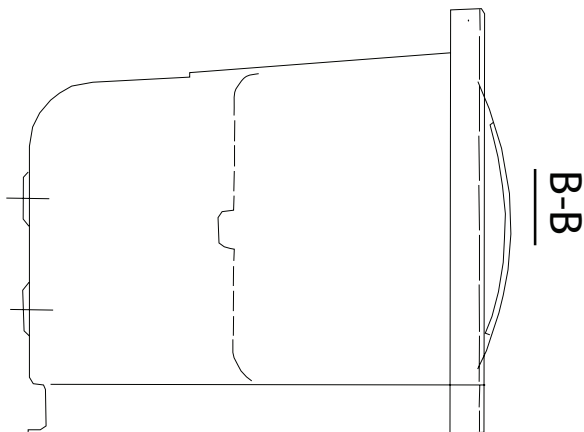

Included Features:

1. Tub Shell - Acrylic Tub Shell:
 - High quality cast acrylic grade A
 - Excellent color uniformity
 - High Gloss White Finish
 - 5 mm cast acrylic sheet
 - Fiberglass Reinforced
2. Stainless Steel Frame
3. Low threshold step in 8.5 with the option to lower to 5.5
4. Seat Width: 23.75
5. Eight (8) adjustable heavy duty leveling legs for stainless steel frame support
6. Stainless steel and tempered glass door, door frame and door seal gasket
7. Removable door for easy cleaning
8. Deck mount and wall mount, two (2) safety grab bars
9. Removable rubber back support (white)
10. Unique removable swivel tray (Patent Pending)
11. Toe kick access panel for convenient service access
12. Two (2) front, one (1) toe kick and one (1) side removable access panels
13. Wall extension kit to fit in standard 60" opening (extends to 59)

Panel On

Panel Off

Lowered Threshold

Baseboard On
 (not supplied)

Royal Soaking Walk In Bathtub

03117 L / 03118 R

*Right hand door and drain shown

Rough In