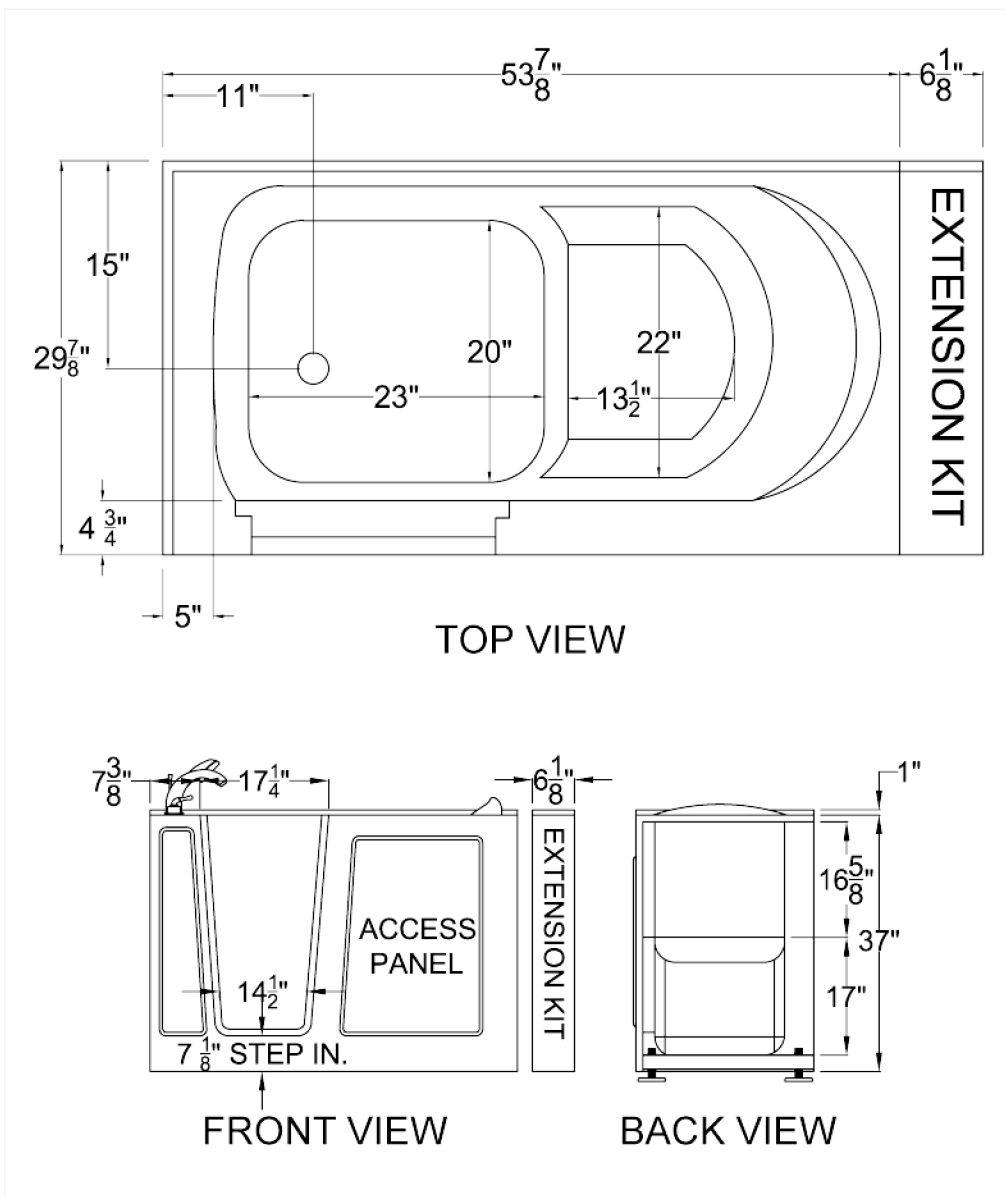

# 3054

**STANDARD FIT • 6" EXTENSION PANEL • TILE FLANGE INCLUDED**

Meditub's 30x54 is constructed of the highest quality industrial strength acrylic for beauty and durability. The 30x54 is perfect for new construction and or retro fitting because of its industry standard size. It comes with a stainless steel frame for long lasting strength and adjustable feet for easy installation and leveling.

### UNIT COLORS:

- white
- biscuit

### DOOR / DRAIN SIDE OPTIONS:

-  left
-  right

Available Colors.....	White / Biscuit	Air System Available .....	Yes
Material.....	Acrylic	Hydro System Available.....	Yes
Door Swing.....	Inward	Dual System Available .....	Yes
Extension Kit.....	6"	Non Slip Floor .....	Yes
Dimensions.....	30(W)x54(L)x38(H)	Faucet Deck .....	Yes
Seat .....	Yes	Capacity .....	70Gal
Seat Height .....	17"	Unit Weight .....	175Lbs
Seat Contoured.....	Yes	Approx Shipping Weight.....	225Lbs