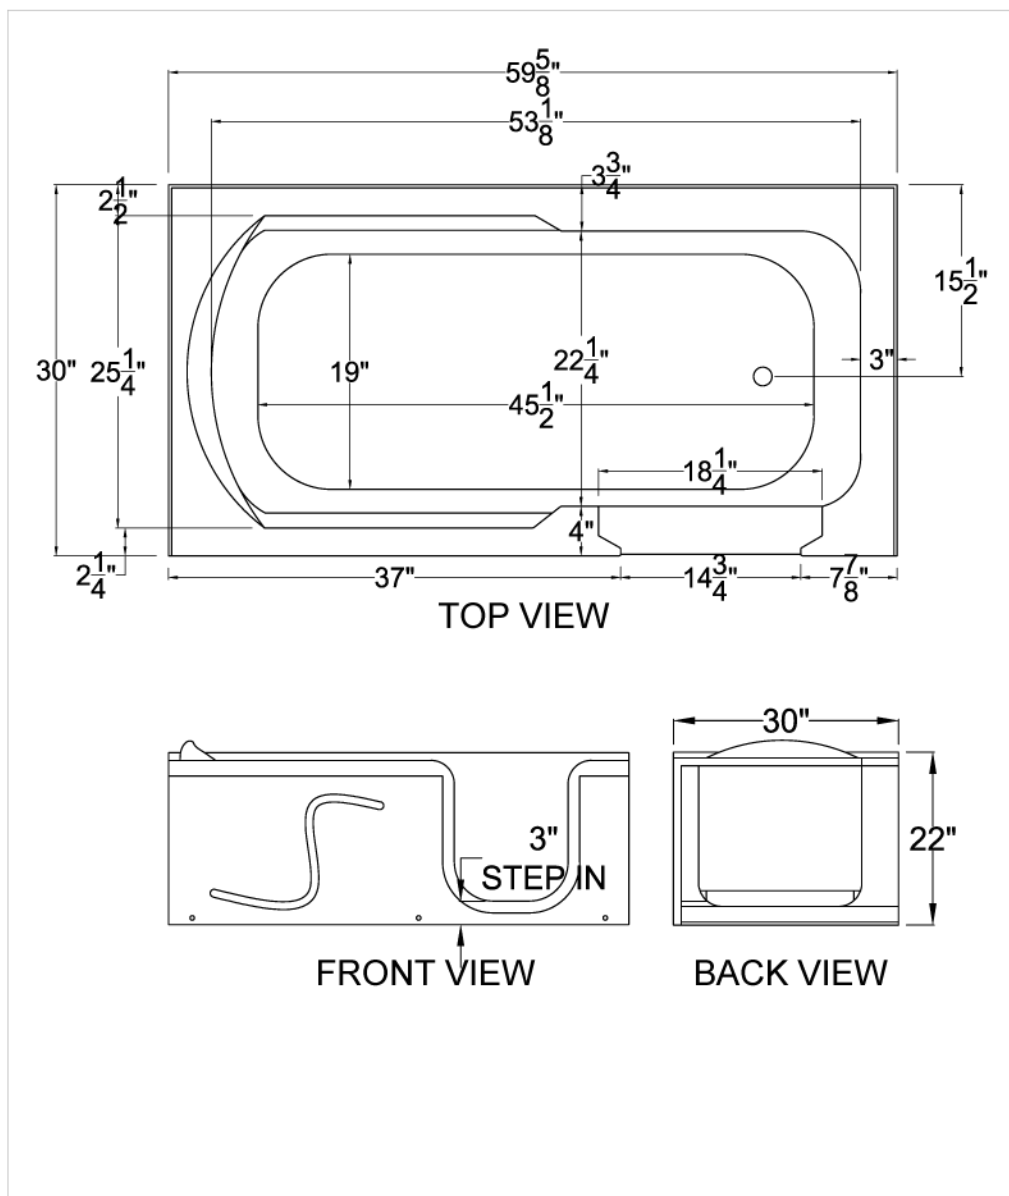

3060BL

STEP-IN • TILE FLANGE INCLUDED • WASTE & OVERFLOW NOT INCLUDED

Meditub's 30x60BL is constructed of the highest grade acrylic for beauty and durability. The 30x60BL is perfect for new construction and retro fitting because of its industry standard size. It comes with a stainless steel frame for long lasting strength and adjustable feet for easy installation and leveling.

DOOR / DRAIN SIDE OPTIONS:

- left
- right

Available Colors.....	White	Hydro System Available.....	Yes
Material.....	Acrylic	Dual System Available.....	No
Door Swing.....	Inward	Non Slip Floor.....	Yes
Enclosed on three sides.....	No	Faucet Deck.....	Yes
Faucet Deck.....	No	Capacity.....	50Gal
Seat.....	No	Unit Weight.....	175Lbs
Dimensions.....	30(W)x60(L)x22(H)	Approx Shipping Weight.....	225Lbs
Air System Available.....	Yes		