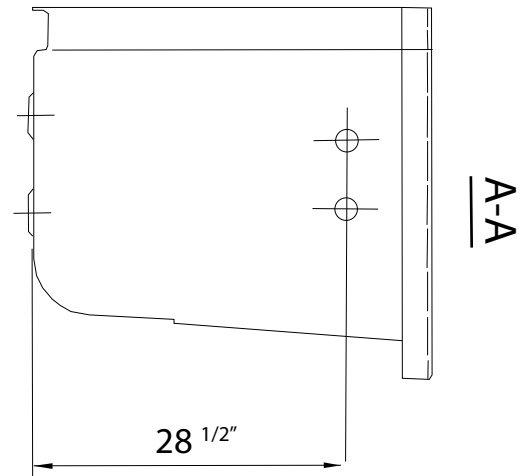

### Specifications

Actual Size: 31.75 W x 52.25 L x 38 H

Shipping Size: 36 W x 57 L x 47 H

Shipping Weight: 250 lbs.

Net Weight: 150 lbs.

Water Capacity:

90 gal. US (unoccupied)

55-75 gal. US (occupied)

# Royal MicroBubble Walk In Bathtub

\*Right hand door and drain shown

**Rough In**

**B-B**

**A-A**

**Disclaimer:**

In an effort to continually improve our product, specifications and configurations are subject to change without notice. Before ordering or installing, consider future access to essential equipment.