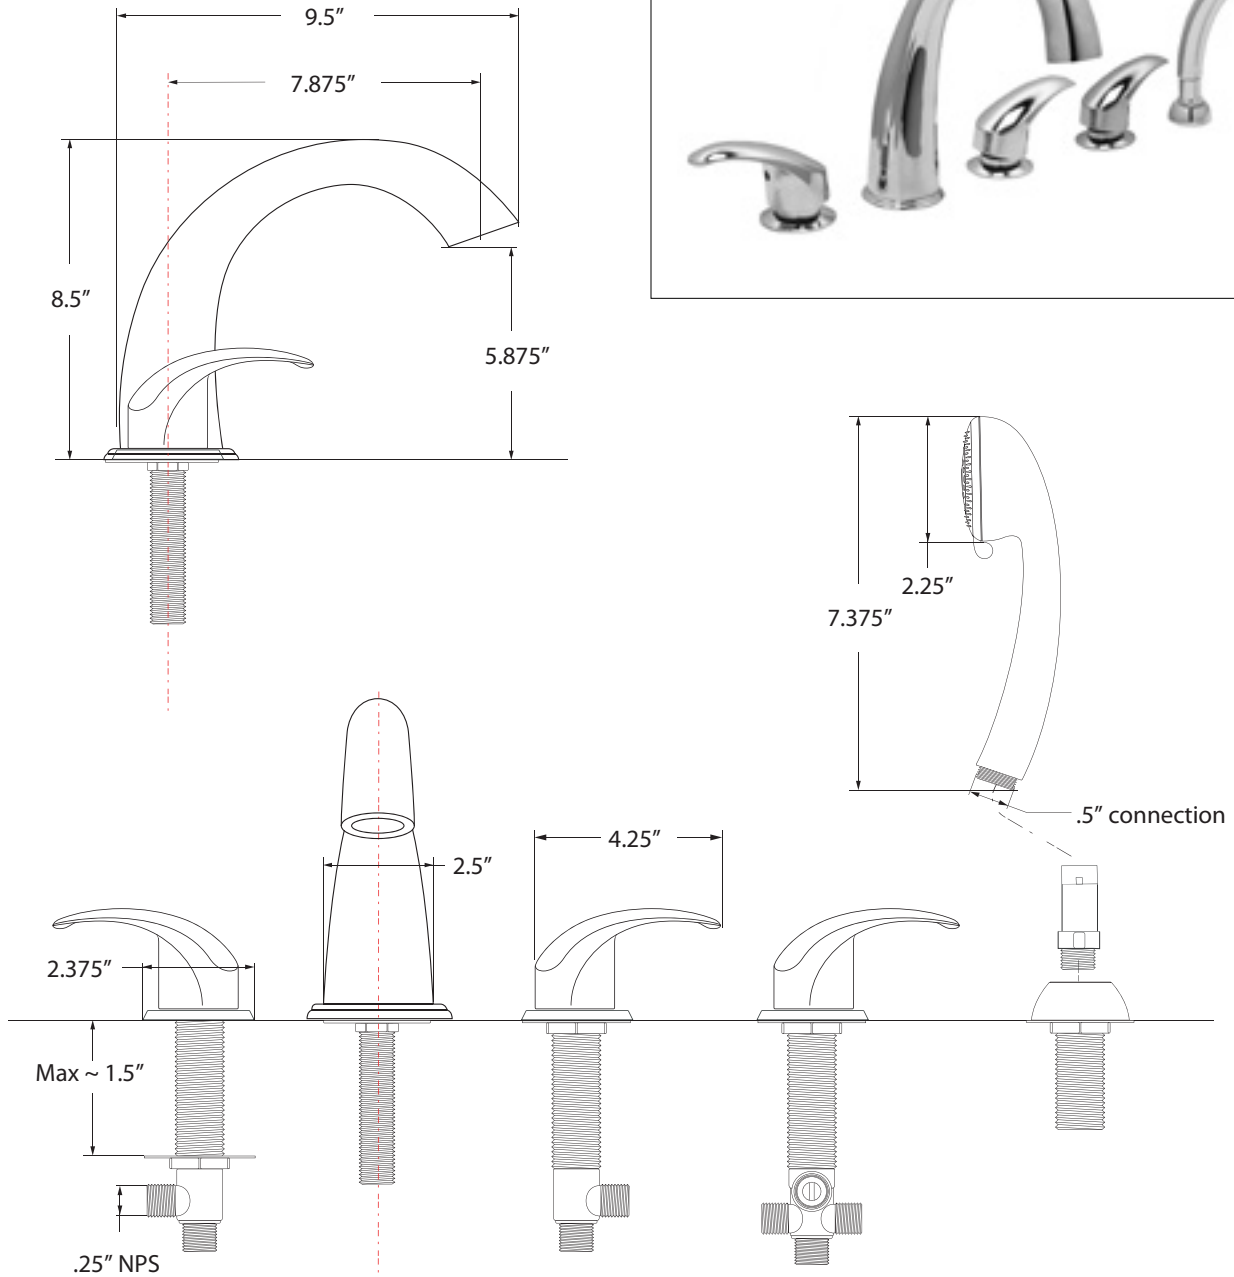

Royal MicroBubble Walk In Bathtub

Huntington Brass Fast Fill Faucet Set