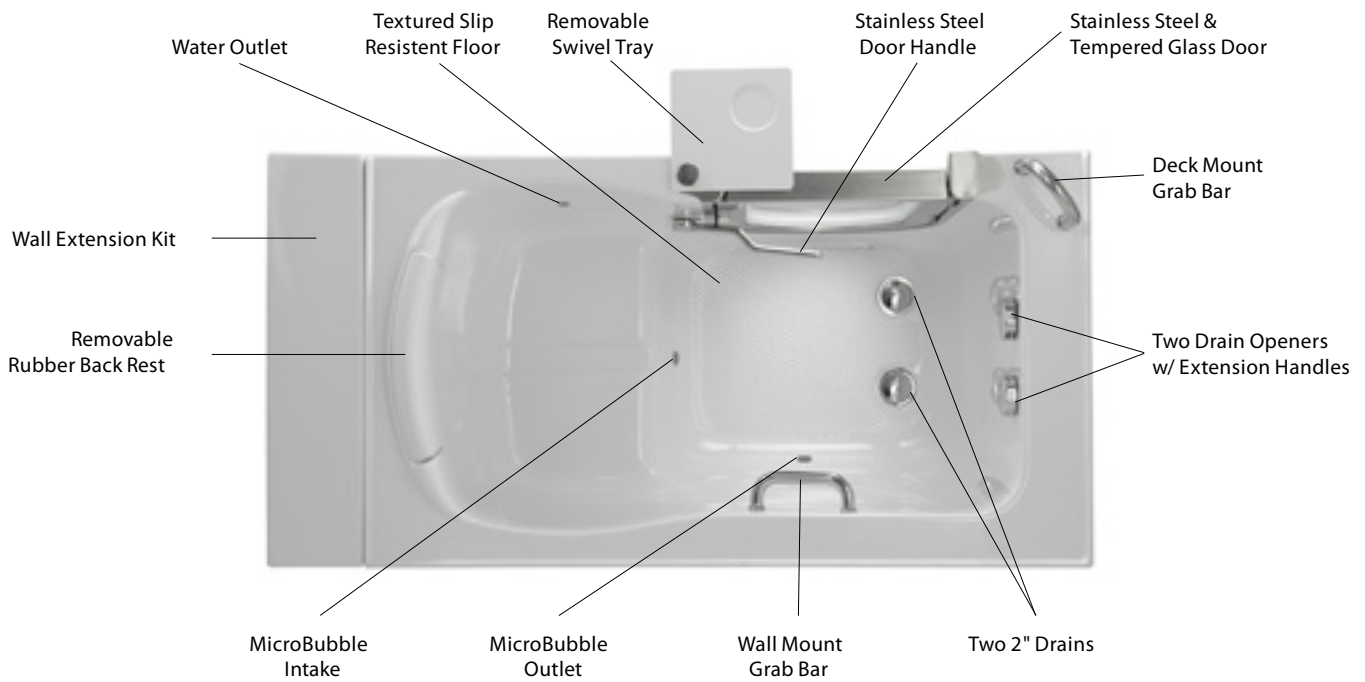

### Included Features

Tub Shell – Acrylic Tub Shell:

- High quality cast acrylic grade A
- Excellent color uniformity
- High gloss white finish
- 5 mm cast acrylic sheet
- Fiberglass reinforced

1. Stainless Steel Frame
2. Low threshold step in 8" with the option to lower to 5"
3. Seat Width: 23.75"
4. Eight (8) adjustable heavy duty leveling legs
5. Stainless steel and tempered glass door, door frame and door seal gasket
6. Removable door for easy cleaning
7. Deck mount safety grab bar
8. Removable rubber back support (white)
9. Unique removable swivel tray (Patented)
10. MicroBubble Therapy System
  - 1HP Pump (10 amp)
  - Pressure Vessel
  - Air Switch
  - Agitator Valve
11. Two (2) front, one (1) toe kick and one (1) side removable access panels
12. Wall extension kit to fit in standard 60" opening (extends to 59")

### Plumbing

- Two (2) x 2" floor drains with 2 overflows and 2 ADA compliant stainless steel cable operated openers with extension handles
- Drainage time +/- 80 seconds to overflow
- Two (2) PVC 2" drain elbows with 2" opening

# Royal MicroBubble Walk In Bathtub

\*No faucet option shown

Panel On

Panel Off

Lowered Threshold

Baseboard On (not supplied)