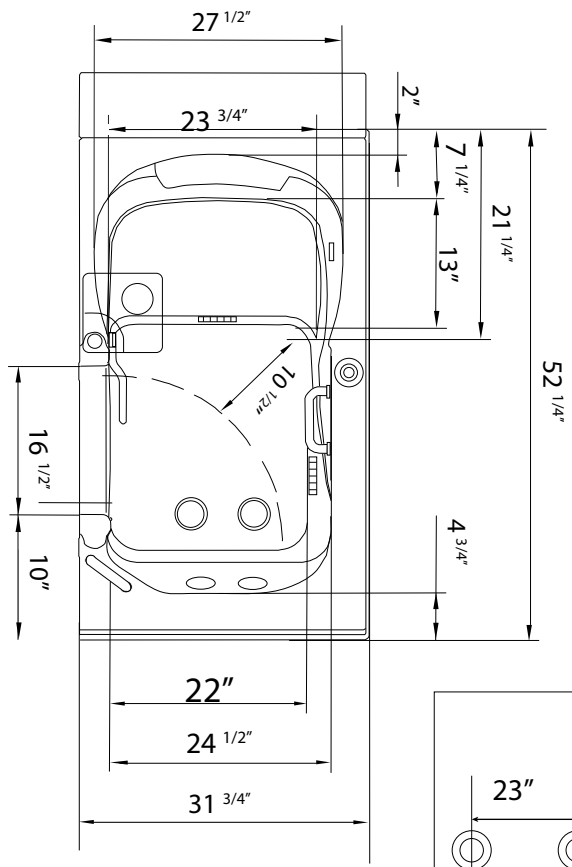

### Specifications

Actual Size: 31.75 W x 52.25 L x 38 H

Shipping Size: 36 W x 57 L x 47 H

Shipping Weight: 250 lbs.

Net Weight: 150 lbs.

Water Capacity:

90 gal. US (unoccupied)

55-75 gal. US (occupied)

# Royal MicroBubble Walk In Bathtub

\*No faucet option shown

Panel On

Panel Off

Lowered Threshold

Baseboard On (not supplied)

# Royal MicroBubble Walk In Bathtub

\*Right hand door and drain shown

**Rough In**

**B-B**

**A-A**

**Disclaimer:**

In an effort to continually improve our product, specifications and configurations are subject to change without notice. Before ordering or installing, consider future access to essential equipment.