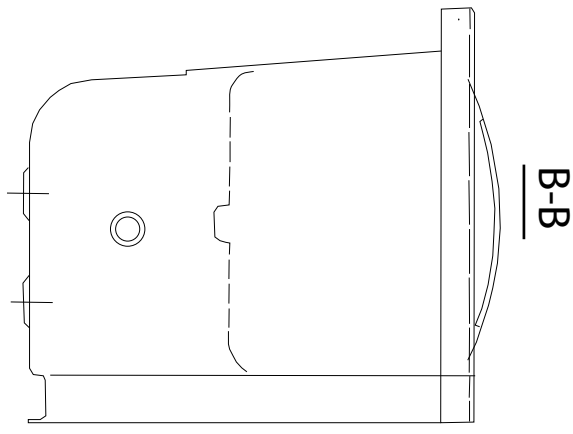

### Specifications

Actual Size: 31.75 W x 52.25 L x 38 H

Shipping Size: 36 W x 57 L x 47 H

Shipping Weight: 250 lbs.

Net Weight: 150 lbs.

Water Capacity:

90 gal. US (unoccupied)

55-75 gal. US (occupied)

# Royal MicroBubble Walk In Bathtub

\*No faucet option shown

Panel On

Panel Off

Lowered Threshold

Baseboard On (not supplied)

# Royal MicroBubble Walk In Bathtub

\*Right hand door and drain shown

**Rough In**

**B-B**

**A-A**

**Disclaimer:**

In an effort to continually improve our product, specifications and configurations are subject to change without notice. Before ordering or installing, consider future access to essential equipment.