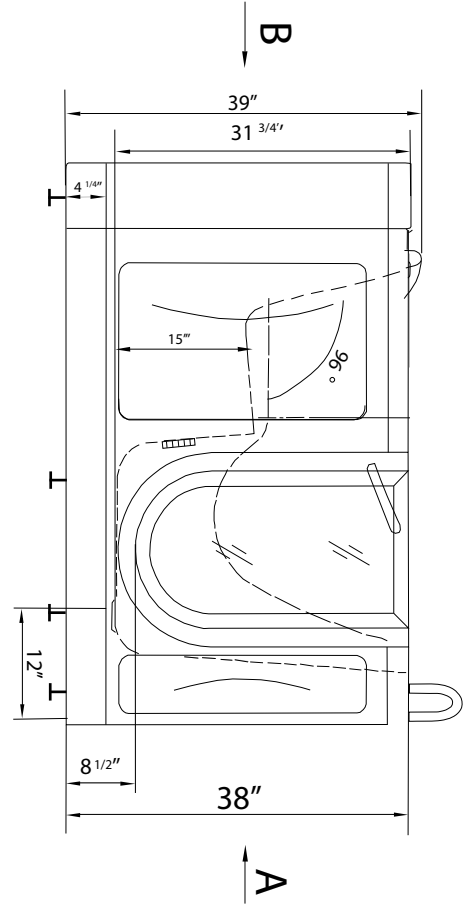

### Specifications

Actual Size: 31.75 W x 52.25 L x 38 H

Shipping Size: 36 W x 57 L x 47 H

Shipping Weight: 250 lbs.

Net Weight: 150 lbs.

Water Capacity:

90 gal. US (unoccupied)

55-75 gal. US (occupied)

# Royal MicroBubble Walk In Bathtub

\*No faucet option shown

Panel On

Panel Off

Lowered Threshold

Baseboard On (not supplied)

# Royal MicroBubble Walk In Bathtub

\*Right hand door and drain shown

**Rough In**

**B-B**

**A-A**

**Disclaimer:**

In an effort to continually improve our product, specifications and configurations are subject to change without notice. Before ordering or installing, consider future access to essential equipment.