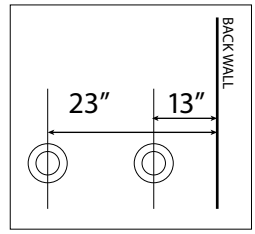

### Specifications

Actual Size: 31.75 W x 52.25 L x 38 H

Shipping Size: 36 W x 57 L x 47 H

Shipping Weight: 250 lbs.

Net Weight: 150 lbs.

Water Capacity:

90 gal. US (unoccupied)

55-75 gal. US (occupied)

# Royal MicroBubble Walk In Bathtub

\*No faucet option shown

Panel On

Panel Off

Lowered Threshold

Baseboard On (not supplied)

# Royal MicroBubble Walk In Bathtub

\*Right hand door and drain shown

**Rough In**

**B-B**

**A-A**

**Disclaimer:**

In an effort to continually improve our product, specifications and configurations are subject to change without notice. Before ordering or installing, consider future access to essential equipment.