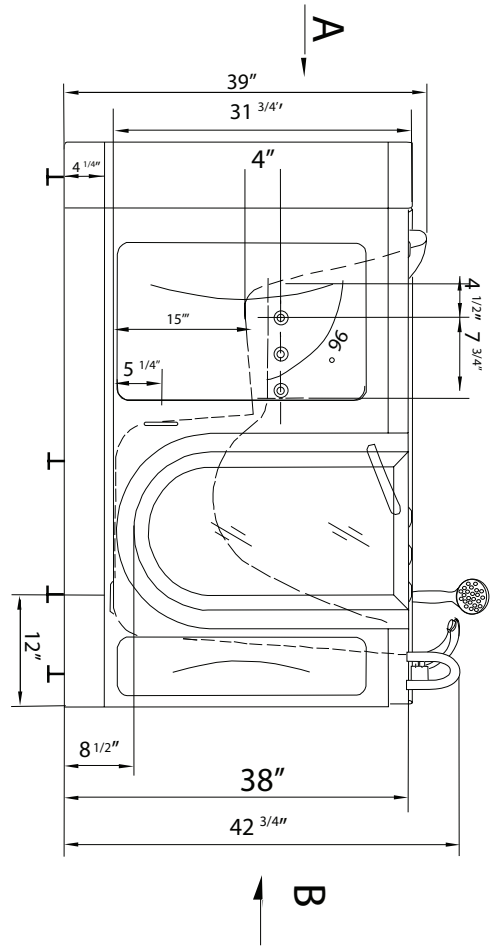

Royal Dual Massage Walk in Bathtub
93117 L and 93118 R
*Right hand door and drain shown

Rough In

B-B

A-A

Disclaimer:

In an effort to continually improve our product, specifications and configurations are subject to change without notice. Before ordering or installing, consider future access to essential equipment.