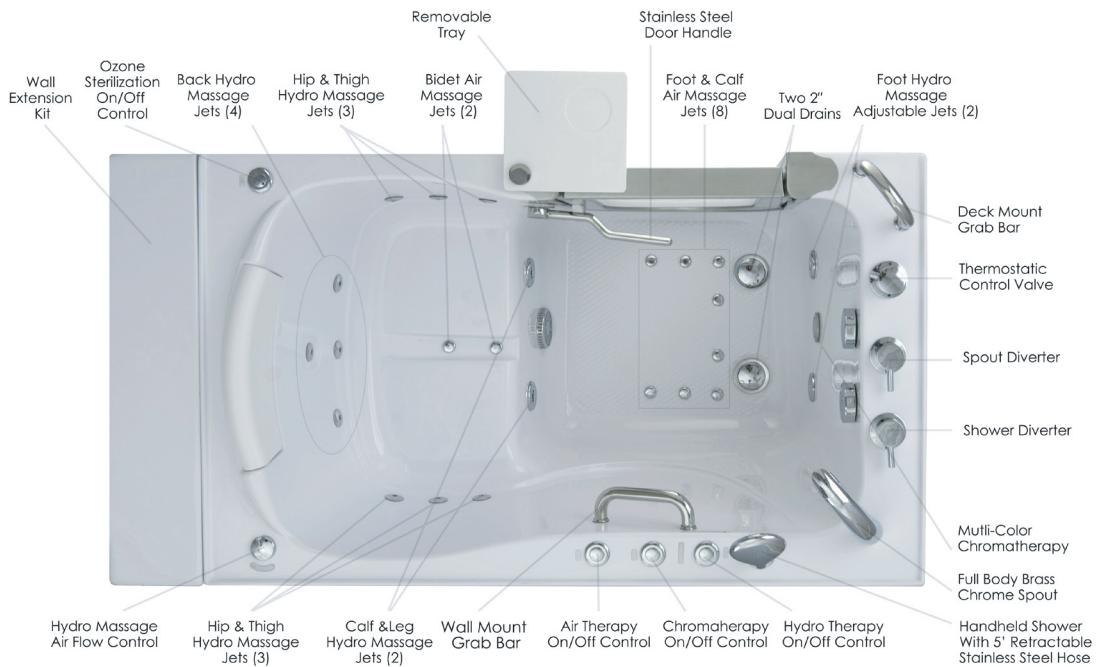

- Options:
- Left or Right Hand Door/Drain
 - Soaking
 - Dual Massage with No Faucet (holes not drilled)
 - 5 Piece Fast Fill Roman Faucet Set (Hot, Cold, Diverter, Hand Shower, Tub Spout)
 - 5 Piece Traditional Roman Faucet Set (Hot, Cold, Diverter, Hand Shower, Tub Spout)

Included Features:

1. Tub Shell – Acrylic Tub Shell:
 - High quality cast acrylic grade A
 - Excellent color uniformity
 - High Gloss White Finish
 - 5 mm cast acrylic sheet
 - Fiberglass Reinforced
2. Stainless Steel Frame
3. Low threshold step in 8.5 with the option to lower to 5.5
4. Seat Width: 23.75
5. LED multiple color chromatherapy light with ON/OFF push control
6. Eight (8) adjustable heavy duty leveling legs
7. Stainless steel and tempered glass door, door frame and door seal gasket
8. Removable door for easy cleaning
9. Deck mount and wall mount two (2) safety grab bars
10. Removable rubber back support (white)
11. Unique removable swivel tray (Patent Pending)
12. Two (2) front, one (1) toe kick and one (1) side removable access panels
13. Wall extension kit to fit in standard 60 opening (extends to 59)
14. Air Massage System:
 - Ten (10) therapeutic air massage jets
 - 0.5HP air pump
 - ON/OFF push control

16. Five-Piece Ella Faucet Brass Set with Chrome Finish

- Thermostatic control valve with integrated check valve
- Designer spout
- Two (2) 2-way diverters with ADA compliant handles
- Pull out hand held shower with 5 ft. Retractable stainless steel hose

*For more information please visit www.ellasbubbles.com

Royal Dual Massage Walk in Bathtub Features

Panel On

Panel Off

Lowered Threshold

Baseboard On
(not supplied)

Royal Dual Massage Walk in Bathtub
 93117 L and 93118 R
 *Right hand door and drain shown