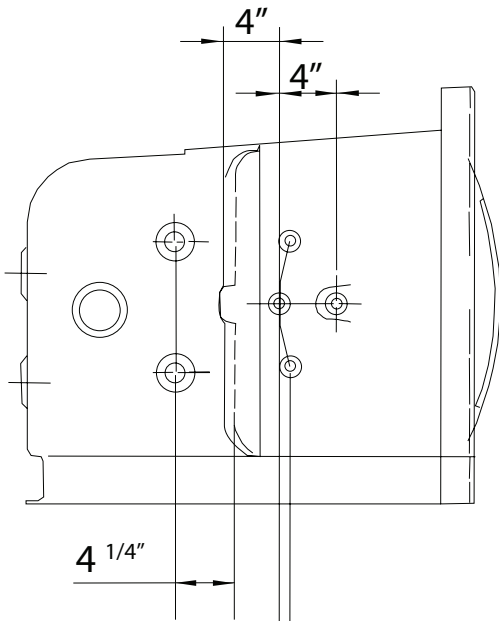

Royal Dual Massage Walk in Bathtub
93117 L and 93118 R
*Right hand door and drain shown

Rough In

B-B

A-A

Disclaimer:

In an effort to continually improve our product, specifications and configurations are subject to change without notice. Before ordering or installing, consider future access to essential equipment.