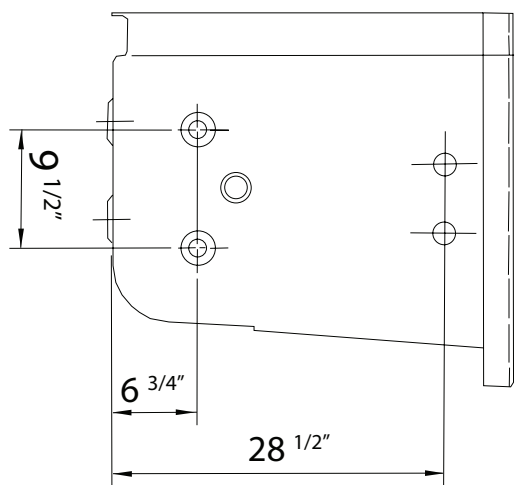

A-A

Disclaimer:

In an effort to continually improve our product, specifications and configurations are subject to change without notice. Before ordering or installing, consider future access to essential equipment.