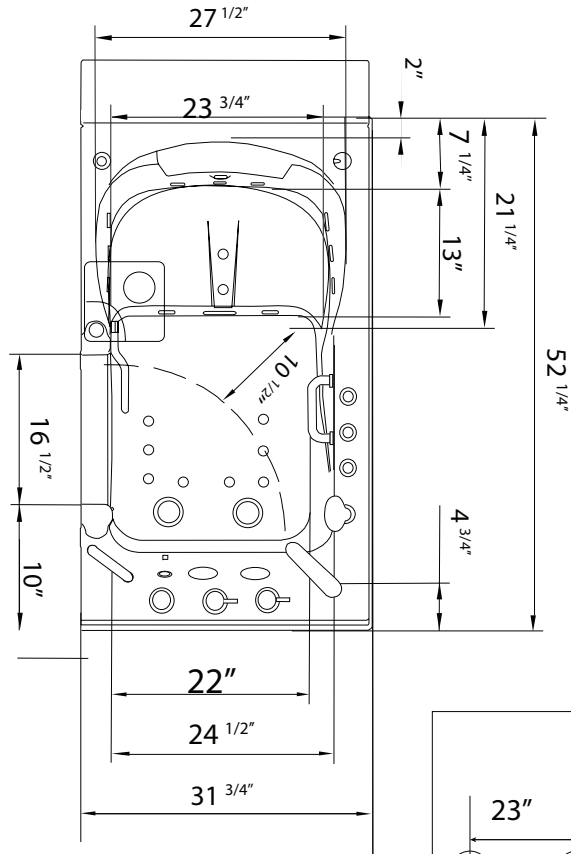

Royal Dual Massage Walk in Bathtub

93117 Left Hand Door and Drain

93118 Right Hand Door and Drain

Actual Size: 31.75 W x 52.25 L x 38 H
 Shipping Size: 36 W x 57 L x 46 H
 Shipping Weight: 320 lbs.
 Net Weight: 220 lbs.
 Water Capacity: 90 gal. US (unoccupied)
 55-75 gal. US (occupied)

Included Features:

1. Tub Shell – Acrylic Tub Shell:
 - High quality cast acrylic grade A
 - Excellent color uniformity
 - High Gloss White Finish
 - 5 mm cast acrylic sheet
 - Fiberglass Reinforced
2. Stainless Steel Frame
3. Low threshold step in 8.5 with the option to lower to 5.5
4. Seat Width: 23.75
5. LED multiple color chromatherapy light with ON/OFF push control
6. Eight (8) adjustable heavy duty leveling legs
7. Stainless steel and tempered glass door, door frame and door seal gasket
8. Removable door for easy cleaning
9. Deck mount and wall mount two (2) safety grab bars
10. Removable rubber back support (white)
11. Unique removable swivel tray (Patent Pending)
12. Two (2) front, one (1) toe kick and one (1) side removable access panels
13. Wall extension kit to fit in standard 60 opening (extends to 59)
14. Air Massage System:
 - Ten (10) therapeutic air massage jets
 - 0.5HP air pump
 - ON/OFF push control

Plumbing:

- Two (2) x 4 long stainless steel braided water supply lines with 1/2 IPS connectors
- Two (2) x 2 floor drains with 2 overflows and 2 ADA compliant stainless steel cable operated openers with extension handles
- Drainage time +/- 80 seconds to over flow
- Two (2) PVC 2 drain elbows with 2 opening

*For more information please visit www.ellasbubbles.com

Royal Dual Massage Walk in Bathtub Features

Panel On

Panel Off

Lowered Threshold

Baseboard On
(not supplied)

Royal Dual Massage Walk in Bathtub
 93117 L and 93118 R
 *Right hand door and drain shown