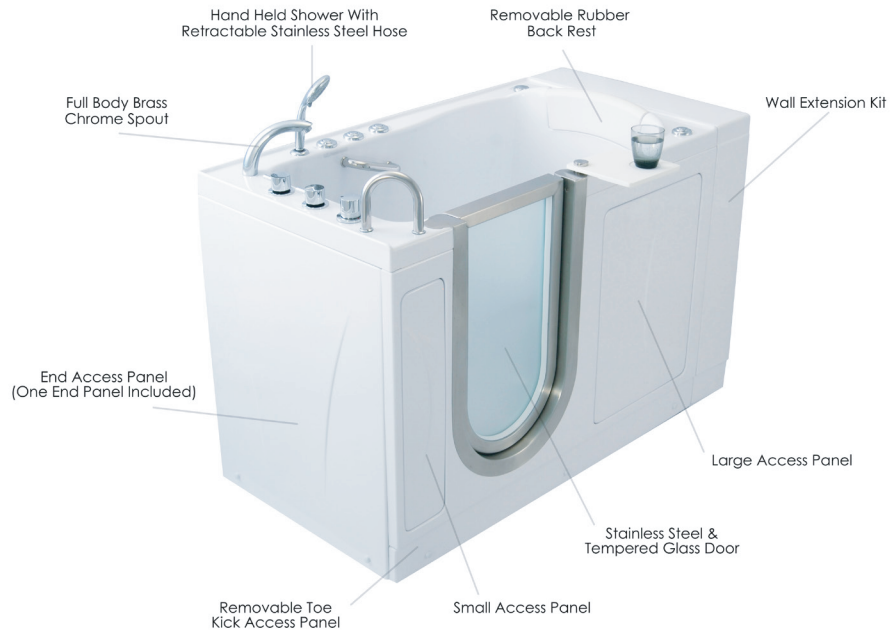

Royal Dual Massage Walk in Bathtub Features