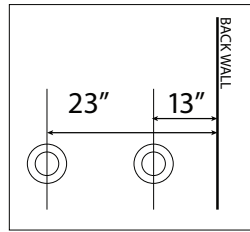

Royal Dual Massage Walk in Bathtub

93117 Left Hand Door and Drain

93118 Right Hand Door and Drain

Actual Size: 31.75 W x 52.25 L x 38 H
 Shipping Size: 36 W x 57 L x 46 H
 Shipping Weight: 320 lbs.
 Net Weight: 220 lbs.
 Water Capacity: 90 gal. US (unoccupied)
 55-75 gal. US (occupied)

*For more information please visit www.ellasbubbles.com

Royal Dual Massage Walk in Bathtub Features

Panel On

Panel Off

Lowered Threshold

Baseboard On
(not supplied)

Royal Dual Massage Walk in Bathtub
 93117 L and 93118 R
 *Right hand door and drain shown