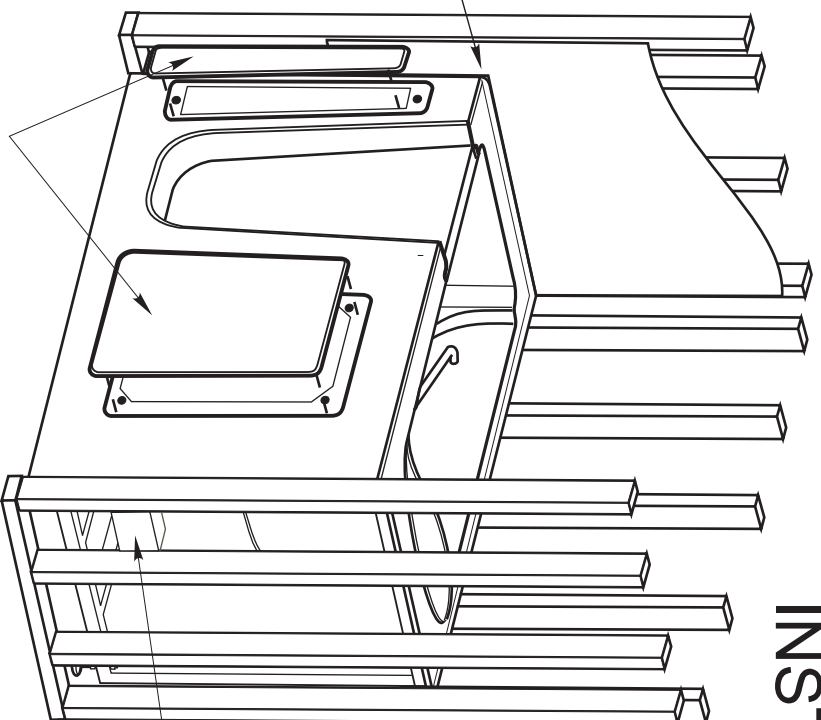

**HD Series Walk-in Bathtubs  
 Model 3260-D**

**INSTALLATION DETAILS**

(90 gal. Operating capacity)

**IMPORTANT:**  
 Pre-drill and screw tub flange to studs.  
**Do Not** force tub flange to studs, this will cause the tub door to leak

Removable access panels

Electrical supply location