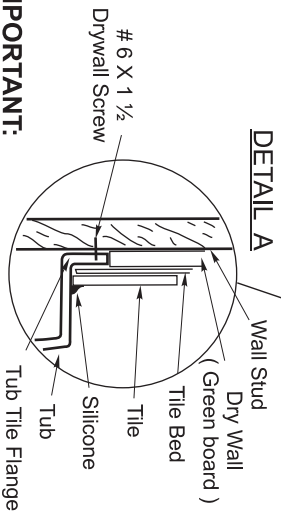

**HD Series Walk-in Bathtubs  
 Model 3260-D**

**INSTALLATION DETAILS**

(90 gal. Operating capacity)

**IMPORTANT:**  
 Pre-drill and screw tub flange to studs.  
**Do Not** force tub flange to studs, this will cause the tub door to leak

Removable access panels

Electrical supply location